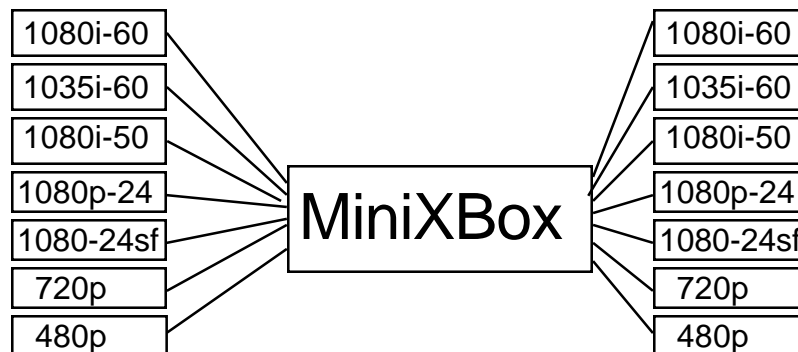

Real time standards conversion of HDTV digital video to other HDTV formats.

The MiniXBox is a high quality HDTV Converter that transforms one HDTV format to other HDTV digital television in real time. The MiniXBox features many powerful real time image enhancement controls. The MiniXBox has spatial filters in the vertical and horizontal domains for image enhancement as well as real time Pan, Scroll and Zoom functions. Full 4:3, 16:9 and anamorphic stretch aspect ratio control. You can create your own aspect ratio presets or use the factory presets. All control functions of the MiniXBox can be controlled via a LCD front panel or remote serial RS-232/RS-422 communications link. The MiniXBox's unmatched image quality is achieved via proprietary conversion technology that evaluates the video source characteristics and selects the appropriate filter and conversion algorithms.

Features

- ♦ Complete aspect ratio adjustment
- ♦ Smooth pan/scan with variable speed control
- ♦ Zoom control up to 1600%
- ♦ User-defined presets
- ♦ Filters for anti-alias, flicker, Moiré removal
- ♦ Separate horizontal and vertical filters
- ♦ 4 levels of horizontal and vertical filters
- ♦ Auto 3:2 conversion modes
- ♦ Control software for remote operation
- ♦ HD tri-level sync out
- ♦ Genlock output
- ♦ 10 bit video path and 12 bit processing

INPUT

- HD-SDI (SMPTE 292M) 720p, 1080i, 1080i/50Hz, 1080/24sf, 1080p, 1080/47.95, 480p

OUTPUT

- HD-SDI (SMPTE 292M) 720p, 1080i, 1080i/50Hz, 1080/24sf, 1080p, 1080/47.95, 480p
- Genlock

GENERAL

- .Auto switch 120-240V
- .2RU - 19" rack mountable
- .Weight: 20lbs. prox.
- .Control Ports: RS-232 and RS-422