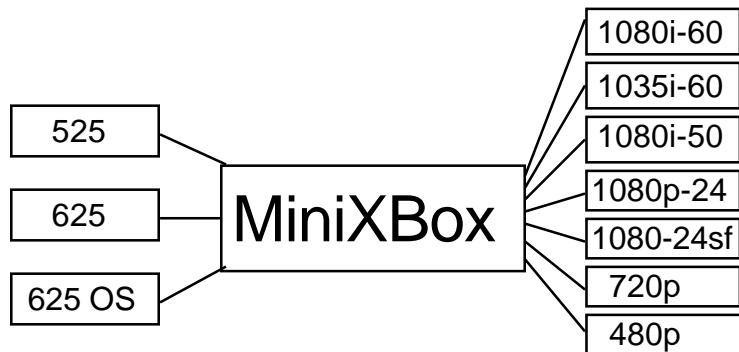

Real time conversion of 525/625/625 Slow PAL digital video to HDTV.

The MiniXBox is a high quality HDTV Up Converter that transforms standard definition D1 serial digital video in either 525, 625 or 625 Slow PAL formats to HDTV digital television. The MiniXBox features many powerful real time image enhancement controls. The MiniXBox has spatial filters in the vertical and horizontal domains for image enhancement as well as real time Pan, Scroll and Zoom functions. Full 4:3, 16:9 and anamorphic stretch aspect ratio control. You can create your own aspect ratio presets or use the factory presets. All control functions of the MiniXBox can be controlled via a LCD front panel or remote serial RS-232/RS-422 communications link. The MiniXBox's unmatched image quality is achieved via proprietary conversion technology that evaluates the video source characteristics and selects the appropriate filter and conversion algorithms.

Features

- ♦ Complete aspect ratio adjustment
- ♦ Smooth pan/scan with variable speed control
- ♦ Zoom control up to 1600%
- ♦ User-defined presets
- ♦ Filters for anti-alias, flicker, Moiré removal
- ♦ Separate horizontal and vertical filters
- ♦ 4 levels of horizontal and vertical filters
- ♦ Off-speed PAL (625/24fps) input
- ♦ Auto 3:2 conversion modes
- ♦ Control software for remote operation
- ♦ HD tri-level sync out
- ♦ Genlock output
- ♦ 10 bit video path and 12 bit processing

INPUT

- SDI (SMPTE 259M) 525, 625, and 625 Slow PAL

OUTPUT

- HD-SDI (SMPTE 292M) 720p, 1080i, 1080i/50Hz, 1080/24sf, 1080p, 1080/47.95, 480p
- Genlock

GENERAL

- Auto switch 120-240V
- 2RU - 19" rack mountable
- Weight: 20lbs. prox.
- Control Ports: RS-232 and RS-422