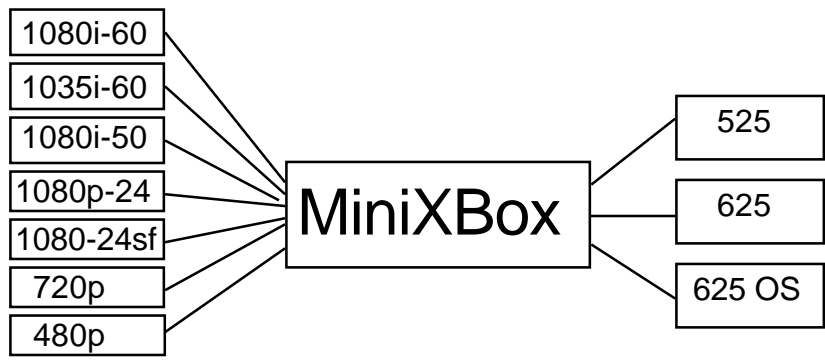

Real time conversion of HDTV to 525/625/625 Slow PAL digital video.

The MiniXBox is a high quality HDTV Down Converter that transforms HDTV digital television to standard definition D1 serial digital video in either 525, 625 or 625 Slow PAL formats. The MiniXBox features many powerful real time image enhancement controls. The MiniXBox has spatial filters in the vertical and horizontal domains for image enhancement as well as real time Pan, Scroll and Zoom functions. Full 4:3, 16:9 and anamorphic stretch aspect ratio control. You can create your own aspect ratio presets or use the factory presets. All control functions of the MiniXBox can be controlled via a LCD front panel or remote serial RS-232/RS-422 communications link. The MiniXBox's unmatched image quality is achieved via proprietary conversion technology that evaluates the video source characteristics and selects the appropriate filter and conversion algorithms.

Features

- ♦ Complete aspect ratio adjustment
 - ♦ Smooth pan/scan with variable speed control
 - ♦ Zoom control up to 1600%
 - ♦ User-defined presets
 - ♦ Filters for anti-alias, flicker, Moiré removal
 - ♦ Separate horizontal and vertical filters
 - ♦ 4 levels of horizontal and vertical filters
 - ♦ Off-speed PAL (625/24fps) output
 - ♦ Control software for remote operation
 - ♦ Composite sync out
 - ♦ Genlock output
 - ♦ 10 bit video path and 12 bit processing
- INPUT**

 - HD-SDI (SMPTE 292M) 720p, 1080i, 1080i/50Hz, 1080/24sf, 1080p, 1080/47.95, 480p

OUTPUT

 - SDI (SMPTE 259M) 525, 625, and 625 Slow PAL
 - Genlock

GENERAL

 - Auto switch 120-240V
 - 2RU - 19" rack mountable
 - Weight: 20lbs. prox.
 - Control Ports: RS-232 and RS-422